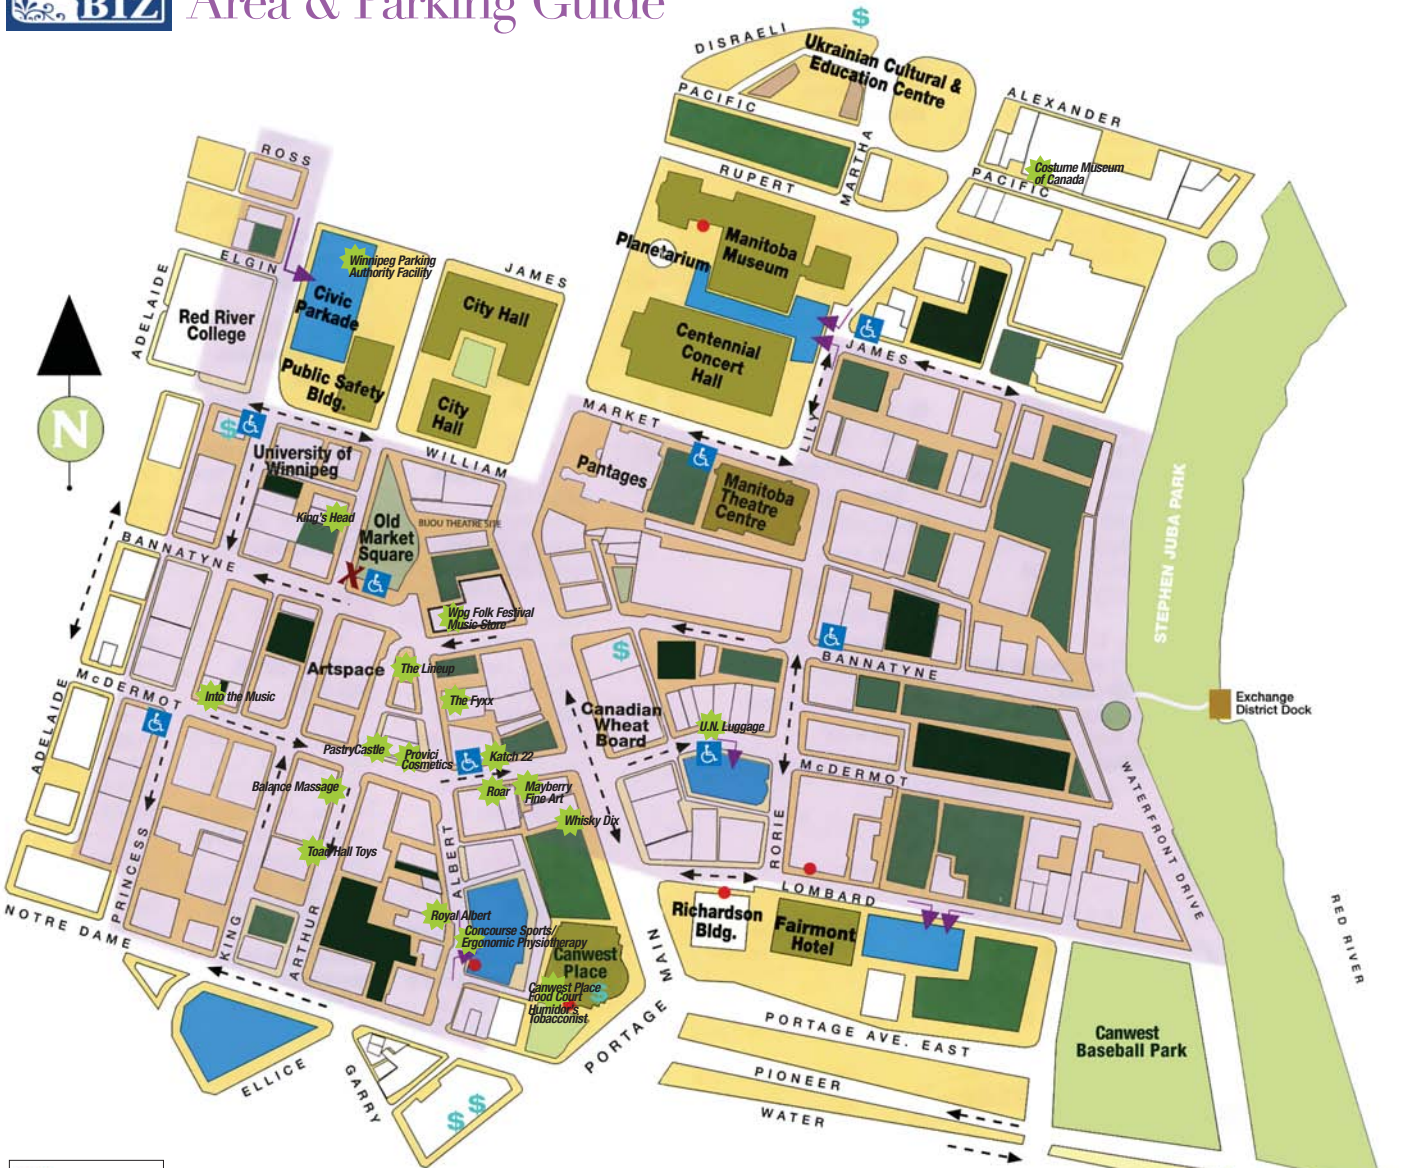

# PARKING INFO

Most parking lots charge between \$1.00-\$2.00 per hour.  
Evening parking rates between \$2.00-\$6.00 (flat rate).

Parking meters are FREE after 5:30 pm weekdays.  
FREE for two hours on Saturday & FREE all day Sunday.

## Area & Parking Guide

**X** Historic Sites & Monuments Board of Canada - Exchange District Plaque

<b>P</b>	<b>P</b>	<b>P</b>	<b>B</b>	●	→	↔	\$	♿
Parkade	Day & Evening	Evening Only	National Historic Site Boundary	Concourse Entrance	Entrance to Parkade	Street Direction	ATMs & Cash	Designated Disabled Meter